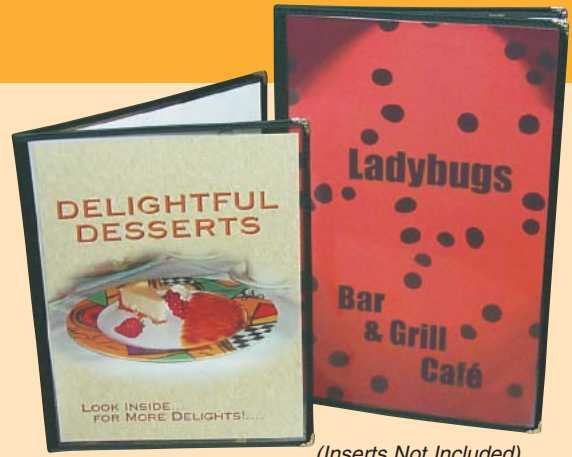

Product	10	20	30	40
W2510	$53.95	$104.00	$151.00	$196.00
W2511	$67.50	$131.00	$191.00	$246.00
W2513	$101.00	$196.00	$285.00	$369.00
W2514	$92.50	$179.00	$261.00	$337.00

W2503 Full Meal Check

Use with electronic cash register or handwritten.
Choose from: W2503A - CONTEMPORARY - burgundy
W2503B - HARVEST - tan
W2503C - VINEYARD - green
Size: 4 1/4" x 7"
4 1/4" x 1 1/2" bottom receipt stub
Copies: 1 or 2 copies
Material: Last copy is white card stock
Imprint: Company information in black ink
Numbering: Numbering in black, please specify

Copies	2 000	4 000	8 000	16 000	24 000
1	$151.00	$236.00	$403.00	$714.00	$932.00
2	$208.00	$337.00	$576.00	$1049.00	$1311.00

W2506 Large Quick Check

These guest checks are great for parties of all sizes. You'll have space for server, table number, order detail and more. Use detachable stub as a customer receipt. Ledger card lists drinks and customer comments on the back.
Size: 4 5/8" x 8 1/2"
Copies: 2 copies
Material: Last copy is white card stock
Imprint: Company information in black ink
Numbering: Numbering in black, please specify

Copies	3 000	6 000	9 000	18 000	24 000
2	$293.00	$469.00	$637.00	$1140.00	$1320.00

W7517 Guest Check Holder

Size: 5 1/4" x 10" (closed)
Take orders quickly. Sized to fit an apron or uniform pocket.

	3	6	12	24
	$34.95	$66.50	$127.00	$248.00

(Inserts Not Included)