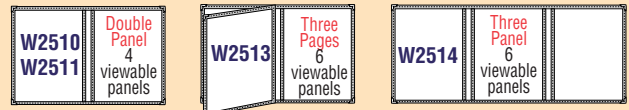

(Inserts Not Included)